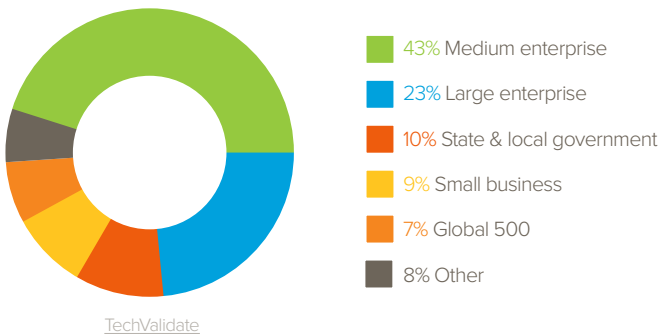

SQL Diagnostic Manager for SQL Server

TOP ORGANIZATION TYPES

TOP INDUSTRIES

TOP COUNTRIES

NUMBER OF SQL SERVER DATABASES

EXAMPLES OF CUSTOMERS

SLM Corporation *Fortune 500* [TVID 8C3-5CF-60F](#)
Financial services in USA with 500 to 999 SQL Server databases