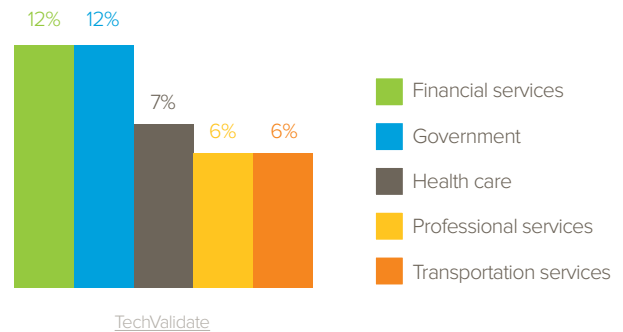

SQL Diagnostic Manager for SQL Server

TOP ORGANIZATION TYPES

TOP INDUSTRIES

TOP COUNTRIES

NUMBER OF SQL SERVER DATABASES

EXAMPLES OF CUSTOMERS

SLM Corporation *Fortune 500* [TVID 8C3-5CF-60F](#)
Financial services in USA with 500 to 999 SQL Server databases