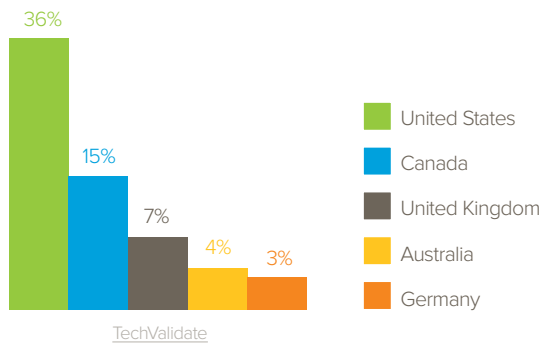

SQL Diagnostic Manager for SQL Server

TOP ORGANIZATION TYPES

TOP INDUSTRIES

TOP COUNTRIES

NUMBER OF SQL SERVER DATABASES

EXAMPLES OF CUSTOMERS

SLM Corporation *Fortune 500* [TVID 8C3-5CF-60F](#)
Financial services in USA with 500 to 999 SQL Server databases