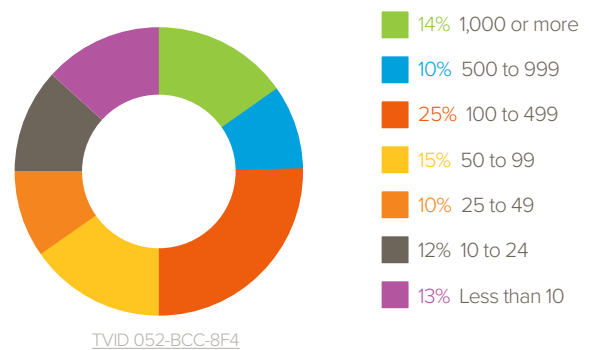

SQL Diagnostic Manager for SQL Server

TOP ORGANIZATION TYPES

TOP INDUSTRIES

TOP COUNTRIES

NUMBER OF SQL SERVER DATABASES

EXAMPLES OF CUSTOMERS

SLM Corporation *Fortune 500* [TVID 8C3-5CF-60F](#)
Financial services in USA with 500 to 999 SQL Server databases