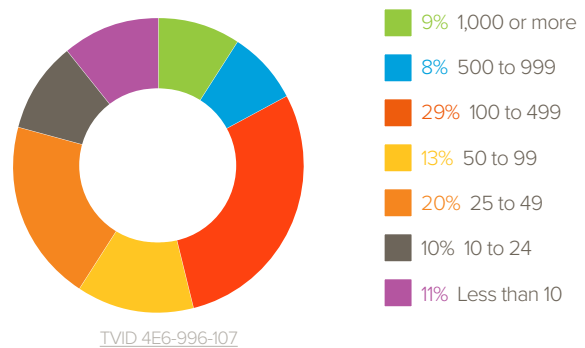

SQL Admin Toolset

TOP ORGANIZATION TYPES

TOP INDUSTRIES

TOP COUNTRIES

NUMBER OF SQL SERVER DATABASES

EXAMPLES OF CUSTOMERS

Harry Fuller, Senior IT Manager Magentar Capital **Medium Enterprise** Banking, USA with 500 to 999 SQL Server Databases [TVID 7B8-905-A52](#)