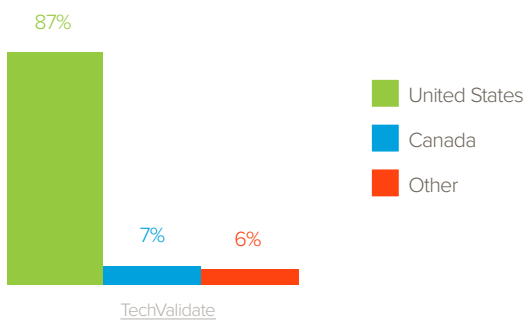

SQL Admin Toolset

TOP ORGANIZATION TYPES

TOP INDUSTRIES

TOP COUNTRIES

NUMBER OF SQL SERVER DATABASES

EXAMPLES OF CUSTOMERS

Harry Fuller, Senior IT Manager Magentar Capital **Medium Enterprise** Banking, USA with 500 to 999 SQL Server Databases [TVID 7B8-905-A52](#)