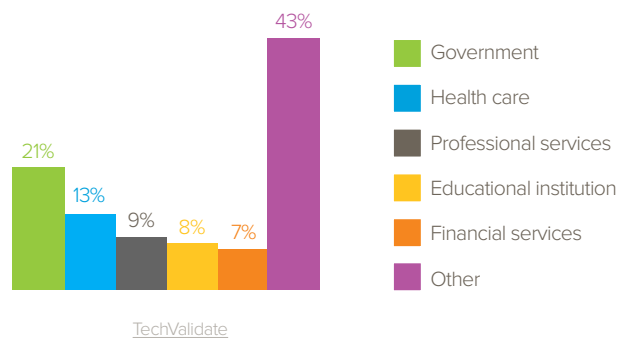

SQL Admin Toolset

TOP ORGANIZATION TYPES

TOP INDUSTRIES

TOP COUNTRIES

NUMBER OF SQL SERVER DATABASES

EXAMPLES OF CUSTOMERS

Harry Fuller, Senior IT Manager Magentar Capital **Medium Enterprise** Banking, USA with 500 to 999 SQL Server Databases [TVID 7B8-905-A52](#)