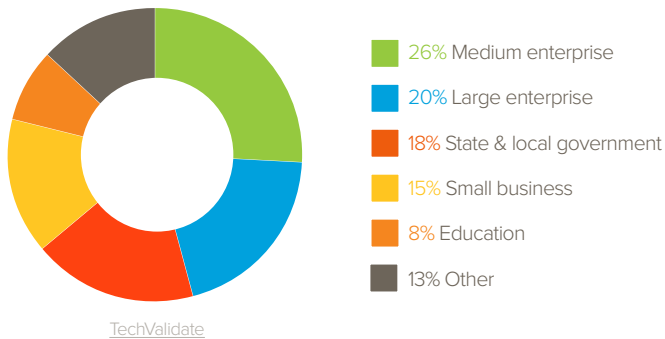

SQL Admin Toolset

TOP ORGANIZATION TYPES

TOP INDUSTRIES

TOP COUNTRIES

NUMBER OF SQL SERVER DATABASES

EXAMPLES OF CUSTOMERS

Harry Fuller, Senior IT Manager Magentar Capital **Medium Enterprise** Banking, USA with 500 to 999 SQL Server Databases [TVID 7B8-905-A52](#)