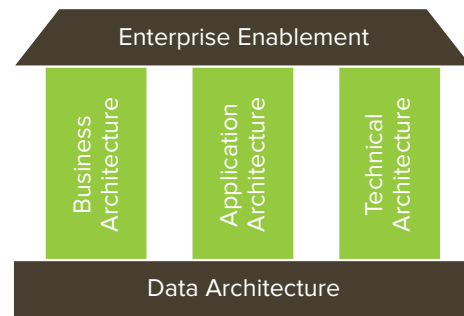

ER/Studio Enables Enterprise Architecture

IDERA ER/Studio® is a powerful enterprise data architecture solution that combines business process, data, and application modeling and reporting into a multi-level design environment. Business stakeholders can collaborate with data professionals, participate in the metadata definition workflow, and access information on models and metadata at the right level for their needs. Build a business-driven data architecture with ER/Studio.

ENTERPRISE ENABLEMENT

By leveraging collaborative capabilities and simplifying access to data models and glossaries, ER/Studio encourages communication, expedites decision-making, and improves data quality. Extend the value of data in your organization, and join the best-performing organizations who use data as a competitive and strategic advantage.

DATA ARCHITECTURE

- Create conceptual, logical and physical models complete with data lineage, as the foundation for your enterprise data landscape
- Implement detailed change control and version management to align with development methodologies
- Establish a fully-integrated repository for models, enterprise data dictionaries, and critical metadata

APPLICATION ARCHITECTURE

- Align application components and architecture with business processes
- Specify processing and control structures with use cases, state machine diagrams, and sequence diagrams
- Define application and data integration components for consistent design across corporate systems