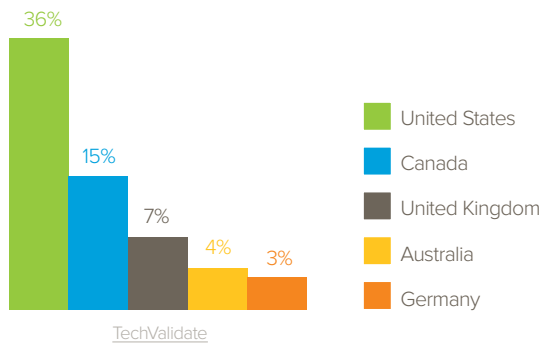

SQL Diagnostic Manager for SQL Server

TOP ORGANIZATION TYPES

TOP INDUSTRIES

TOP COUNTRIES

NUMBER OF SQL SERVER DATABASES

EXAMPLES OF CUSTOMERS

SLM Corporation *Fortune 500* [TVID 8C3-5CF-60F](#)
Financial services in USA with 500 to 999 SQL Server databases