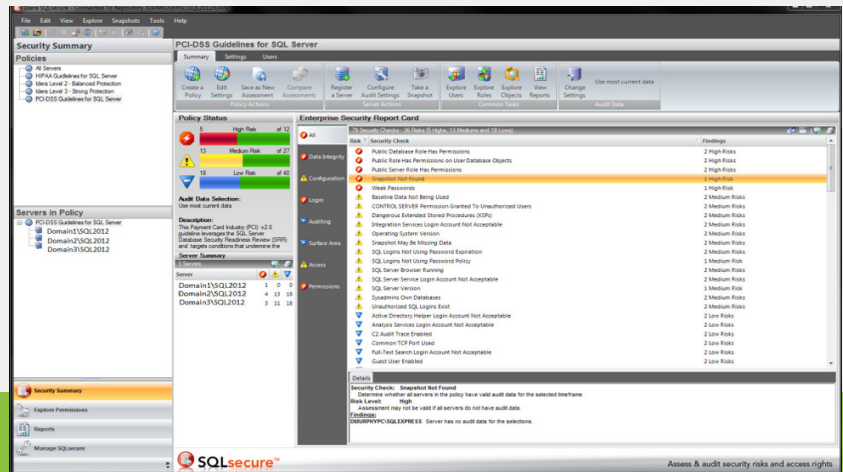

# What is SQL Secure?

IDERA SQL Secure helps to identify vulnerabilities in SQL Server security and ensure compliance with increasing audit requirements. SQL Secure collects and analyzes permissions data from SQL Server and Active Directory as well as the file system and registry to show who has access to what database objects and how that access is granted. This powerful tool also monitors changes made to access rights so that unwanted changes can be easily identified and fixed. With SQL Secure you can also see proactive recommendations to improve server security based on an evaluation of key security settings and audit rules within SQL Server.

— Sr. DBA Phillips, Hager & North Investment Management

As a member of the Healthcare community, we are investing significant resources to insure that the personal health information from our members is secure. SQL Secure can give us that ability right out of the box! It allows us to monitor data access and detect possible security gaps before they are exploited.