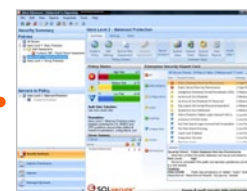

SQL safe lite™

FASTEST, MOST COMPRESSED SQL SERVER BACKUP AT A LOW PRICE!

- Save space – compress backup files up to 95%
- Save time – at least 50% faster than native backups
- Easy-to-use scriptable interface